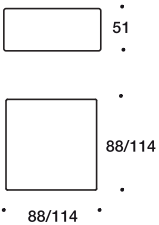

# Miami

1 Seater small/big element with wide L/R arm

1 Seater small/big element with tight rL/R arm

1 Seater element with L/R library small/big

Central small/big element

Angular element

Angular element with L/R library

Small/big Poufe

2 Seater Sofa

Angular Sofa

3 Seater Sofa

TECHNICAL DATA

ESTETICA 2018