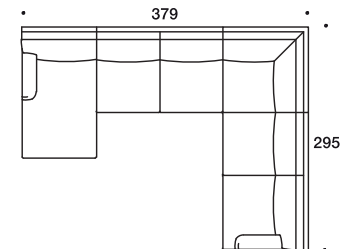

Hilton

1 Seater with wide L/R arm

2 Seater Unfolding /Folding element with L/R arm

Angular element

Central element

2 Seater central Unfolding/Folding element

Chaise longue module with L/R arm

Poufe

Sofa-Bed with sleeping place 140x200

Sofa-Bed П

Sofa-Bed with sleeping place 160x200

Folding mechanism