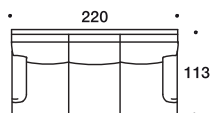

Hilton

1 Seater with wide L/R arm

2 Seater Unfolding /Folding element with L/R arm

Angular element

Central element

2 Seater central Unfolding/Folding element

Chaise longue module with L/R arm

Poufe

Sofa-Bed with sleeping place 140x200

Sofa-Bed П

Sofa-Bed with sleeping place 160x200

Folding mechanism