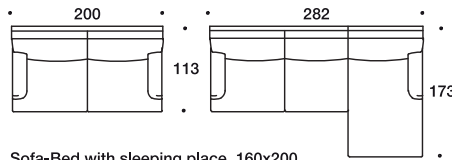

Hilton

1 Seater with wide L/R arm

2 Seater Unfolding /Folding element with L/R arm

Angular element

Central element

2 Seater central Unfolding/Folding element

Chaise longue module with L/R arm

Poufe

Sofa-Bed with sleeping place 140x200

Sofa-Bed П

Sofa-Bed with sleeping place 160x200

Folding mechanism