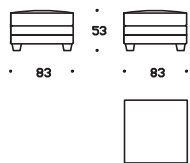

Hilton

1 Seater with wide L/R arm

2 Seater Unfolding /Folding element with L/R arm

Angular element

Central element

2 Seater central Unfolding/Folding element

Chaise longue module with L/R arm

Poufe

Sofa-Bed with sleeping place 140x200

Sofa-Bed П

Sofa-Bed with sleeping place 160x200

Folding mechanism