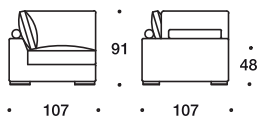

Domino Lux

1 Seater with wide/tight L/R arm

2 Seater Folding element with wide/tight L/R arm

Central element

Angular element

Chaise longue module with wide/tight L/R arm

Arms

Sofa with wide/tight arms