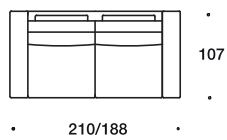

Domino Lux

1 Seater with wide/tight L/R arm

2 Seater Folding element with wide/tight L/R arm

Central element

Angular element

Chaise longue module with wide/tight L/R arm

Arms

Sofa with wide/tight arms