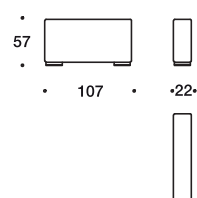

Domino Lux

1 Seater with wide/tight L/R arm

2 Seater Folding element with wide/tight L/R arm

Central element

Angular element

Chaise longue module with wide/tight L/R arm

Arms

Sofa with wide/tight arms