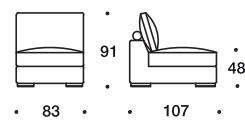

Domino Lux

1 Seater with wide/tight L/R arm

2 Seater Folding element with wide/tight L/R arm

Central element

Angular element

Chaise longue module with wide/tight L/R arm

Arms

Sofa with wide/tight arms