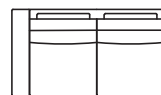

Domino Lux

1 Seater with wide/tight L/R arm

2 Seater Folding element with wide/tight L/R arm

Central element

Angular element

Chaise longue module with wide/tight L/R arm

Arms

Sofa with wide/tight arms