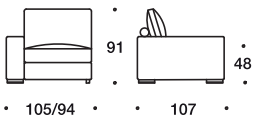

Domino Lux

1 Seater with wide/tight L/R arm

2 Seater Folding element with wide/tight L/R arm

Central element

Angular element

Chaise longue module with wide/tight L/R arm

Arms

Sofa with wide/tight arms