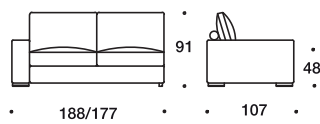

Domino Lux

1 Seater with wide/tight L/R arm

2 Seater Folding element with wide/tight L/R arm

Central element

Angular element

Chaise longue module with wide/tight L/R arm

Arms

Sofa with wide/tight arms