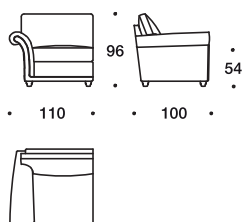

Verona

1 Seater with wide L/R arm

2 Seater Unfolding /Folding element with L/R arm

Angular element

Central element

2 Seater central Unfolding/Folding element

Chaise longue module with L/R arm

Arm chair

Sofa-Bed with sleeping place 140x200

Folding mechanism

Sofa-Bed П