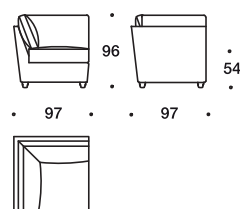

Verona

1 Seater with wide L/R arm

2 Seater Unfolding /Folding element with L/R arm

Angular element

Central element

2 Seater central Unfolding/Folding element

Chaise longue module with L/R arm

Arm chair

Sofa-Bed with sleeping place 140x200

Folding mechanism

Sofa-Bed П