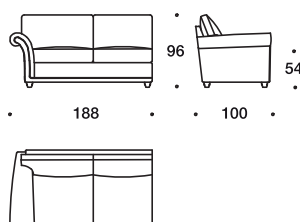

Verona

1 Seater with wide L/R arm

2 Seater Unfolding /Folding element with L/R arm

Angular element

Central element

2 Seater central Unfolding/Folding element

Chaise longue module with L/R arm

Arm chair

Sofa-Bed with sleeping place 140x200

Folding mechanism

Sofa-Bed П