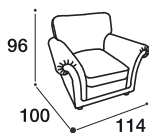

Verona

1 Seater with wide L/R arm

2 Seater Unfolding /Folding element with L/R arm

Angular element

Central element

2 Seater central Unfolding/Folding element

Chaise longue module with L/R arm

Arm chair

Sofa-Bed with sleeping place 140x200

Folding mechanism

Sofa-Bed П