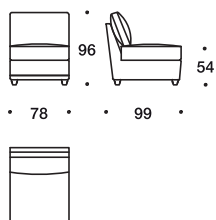

Verona

1 Seater with wide L/R arm

2 Seater Unfolding /Folding element with L/R arm

Angular element

Central element

2 Seater central Unfolding/Folding element

Chaise longue module with L/R arm

Arm chair

Sofa-Bed with sleeping place 140x200

Folding mechanism

Sofa-Bed П