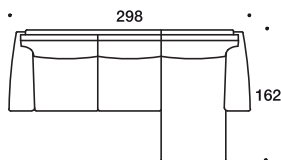

Verona

1 Seater with wide L/R arm

2 Seater Unfolding /Folding element with L/R arm

Angular element

Central element

2 Seater central Unfolding/Folding element

Chaise longue module with L/R arm

Arm chair

Sofa-Bed with sleeping place 140x200

Folding mechanism

Sofa-Bed П