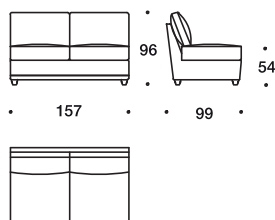

Verona

1 Seater with wide L/R arm

2 Seater Unfolding /Folding element with L/R arm

Angular element

Central element

2 Seater central Unfolding/Folding element

Chaise longue module with L/R arm

Arm chair

Sofa-Bed with sleeping place 140x200

Folding mechanism

Sofa-Bed П